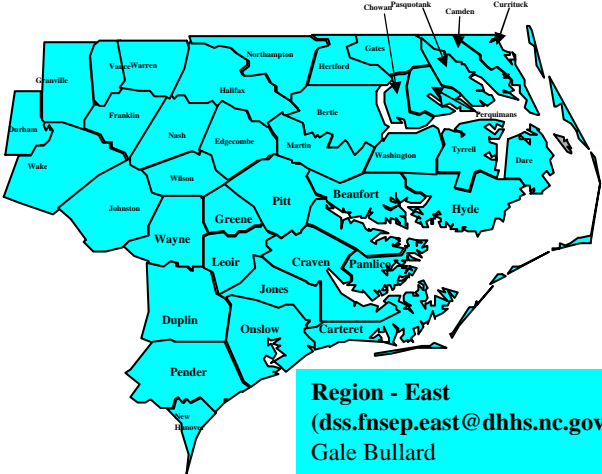

Region - East
(dss.fnsep.east@dhhs.nc.gov)
Gale Bullard
Barbara Thompson
Gerald Hinson
Tonette Bennett

Alexander	Cleveland	McDowell
Alleghany	Gaston	Mecklenburg
Ashe	Graham	Mitchell
Avery	Haywood	Polk
Buncombe	Henderson	Rutherford
Burke	Iredell	Swain
Caldwell	Jackson	Transylvania
Catawba	Lincoln	Watauga
Cherokee	Macon	Wilkes
Clay	Madison	Yancey

Alamance	Forsyth	Richmond
Anson	Guilford	Robeson
Bladen	Harnett	Rockingham
Brunswick	Hoke	Rowan
Cabarrus	Lee	Sampson
Caswell	Montgomery	Scotland
Chatham	Moore	Stanly
Columbus	Orange	Stokes
Cumberland	Person	Surry
Davidson	Randolph	Union
Davie	Richmond	Yadkin

Beaufort	Granville	Pamlico
Bertie	Greene	Pasquotank
Camden	Halifax	Pender
Carteret	Hertford	Perquimans
Chowan	Hyde	Pitt
Craven	Johnston	Tyrrell
Currituck	Jones	Vance
Dare	Lenoir	Wake
Duplin	Martin	Warren
Durham	Nash	Washington
Edgecombe	New Hanover	Wayne
Franklin	Northampton	Wilson
Gates	Onslow