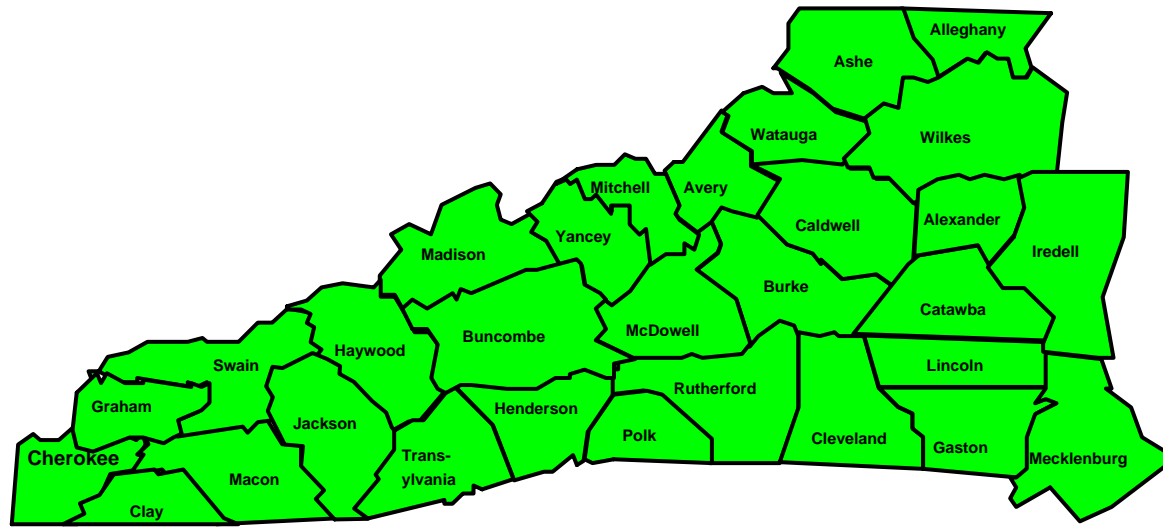

Alexander
Alleghany
Ashe
Avery
Buncombe
Burke
Caldwell
Catawba
Cherokee
Clay

Cleveland
Gaston
Graham
Haywood
Henderson
Iredell
Jackson
Lincoln
Macon
Madison

McDowell
Mecklenburg
Mitchell
Polk
Rutherford
Swain
Transylvania
Watauga
Wilkes
Yancey