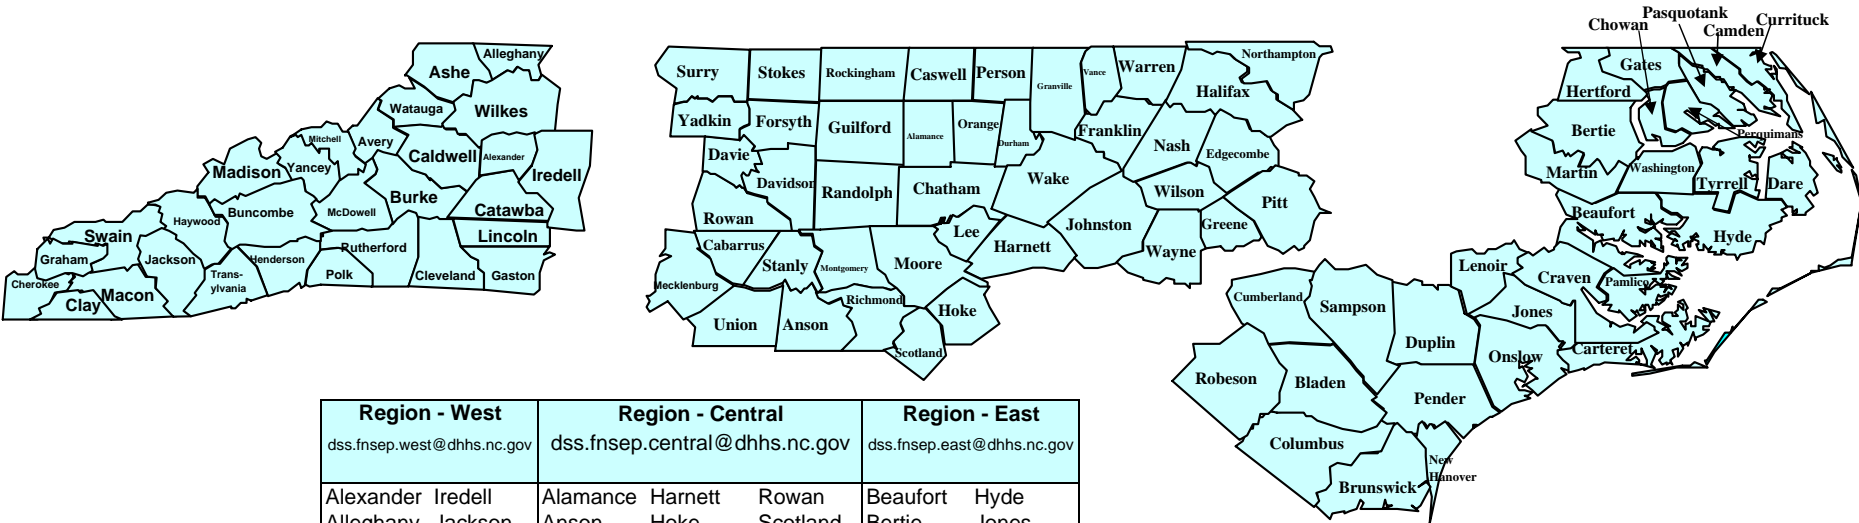

Regional Support Map

Region - West	Region - Central	Region - East
dss.fnsep.west@dhhs.nc.gov	dss.fnsep.central@dhhs.nc.gov	dss.fnsep.east@dhhs.nc.gov
Alexander Iredell	Alamance Harnett Rowan	Beaufort Hyde
Alleghany Jackson	Anson Hoke Scotland	Bertie Jones
Ashe Lincoln	Cabarrus Johnston Stanly	Bladen Lenoir
Avery Macon	Caswell Lee Stokes	Brunswick Martin
Buncombe Madison	Chatham Mecklenburg Surry	Camden New Hanover
Burke McDowell	Davidson Montgomery Union	Carteret Onslow
Caldwell Mitchell	Davie Moore Vance	Chowan Pamlico
Catawba Polk	Durham Nash Wake	Columbus Pasquotank
Cherokee Rutherford	Edgecombe Northampton Warren	Craven Pender
Clay Swain	Forsyth Orange Wayne	Cumberland Perquimans
Cleveland Transylvania	Franklin Person Wilson	Currituck Robeson
Gaston Watauga	Granville Pitt Yadkin	Dare Sampson
Graham Wilkes	Greene Randolph	Duplin Tyrrell
Haywood Yancey	Guilford Richmond	Gates Washington
Henderson	Halifax Rockingham	Hertford