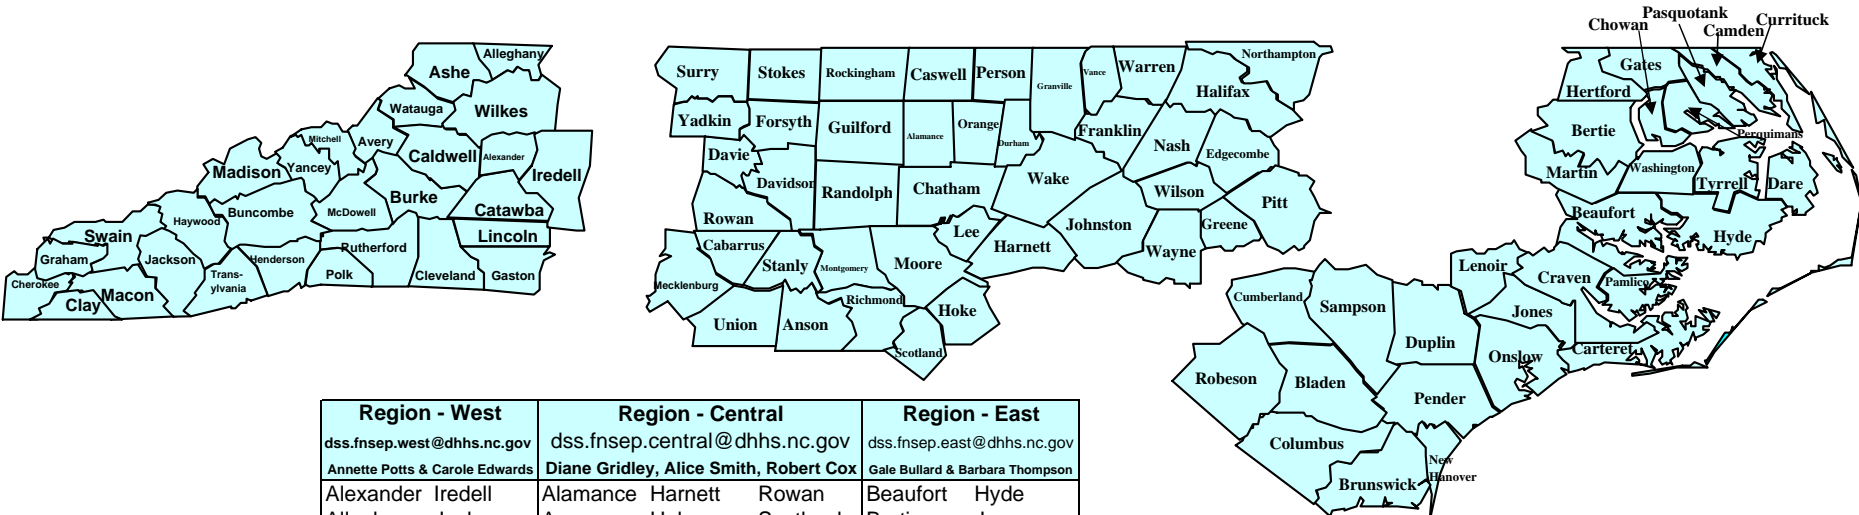

Regional Support Map

Region - West	Region - Central	Region - East
dss.fnsep.west@dhhs.nc.gov	dss.fnsep.central@dhhs.nc.gov	dss.fnsep.east@dhhs.nc.gov
Annette Potts & Carole Edwards	Diane Gridley, Alice Smith, Robert Cox	Gale Bullard & Barbara Thompson
Alexander Iredell	Alamance Harnett Rowan	Beaufort Hyde
Alleghany Jackson	Anson Hoke Scotland	Bertie Jones
Ashe Lincoln	Cabarrus Johnston Stanly	Bladen Lenoir
Avery Macon	Caswell Lee Stokes	Brunswick Martin
Buncombe Madison	Chatham Mecklenburg Surry	Camden New Hanover
Burke McDowell	Davidson Montgomery Union	Carteret Onslow
Caldwell Mitchell	Davie Moore Vance	Chowan Pamlico
Catawba Polk	Durham Nash Wake	Columbus Pasquotank
Cherokee Rutherford	Edgecombe Northampton Warren	Craven Pender
Clay Swain	Forsyth Orange Wayne	Cumberland Perquimans
Cleveland Transylvania	Franklin Person Wilson	Currituck Robeson
Gaston Watauga	Granville Pitt Yadkin	Dare Sampson
Graham Wilkes	Greene Randolph	Duplin Tyrrell
Haywood Yancey	Guilford Richmond	Gates Washington
Henderson	Halifax Rockingham	Hertford