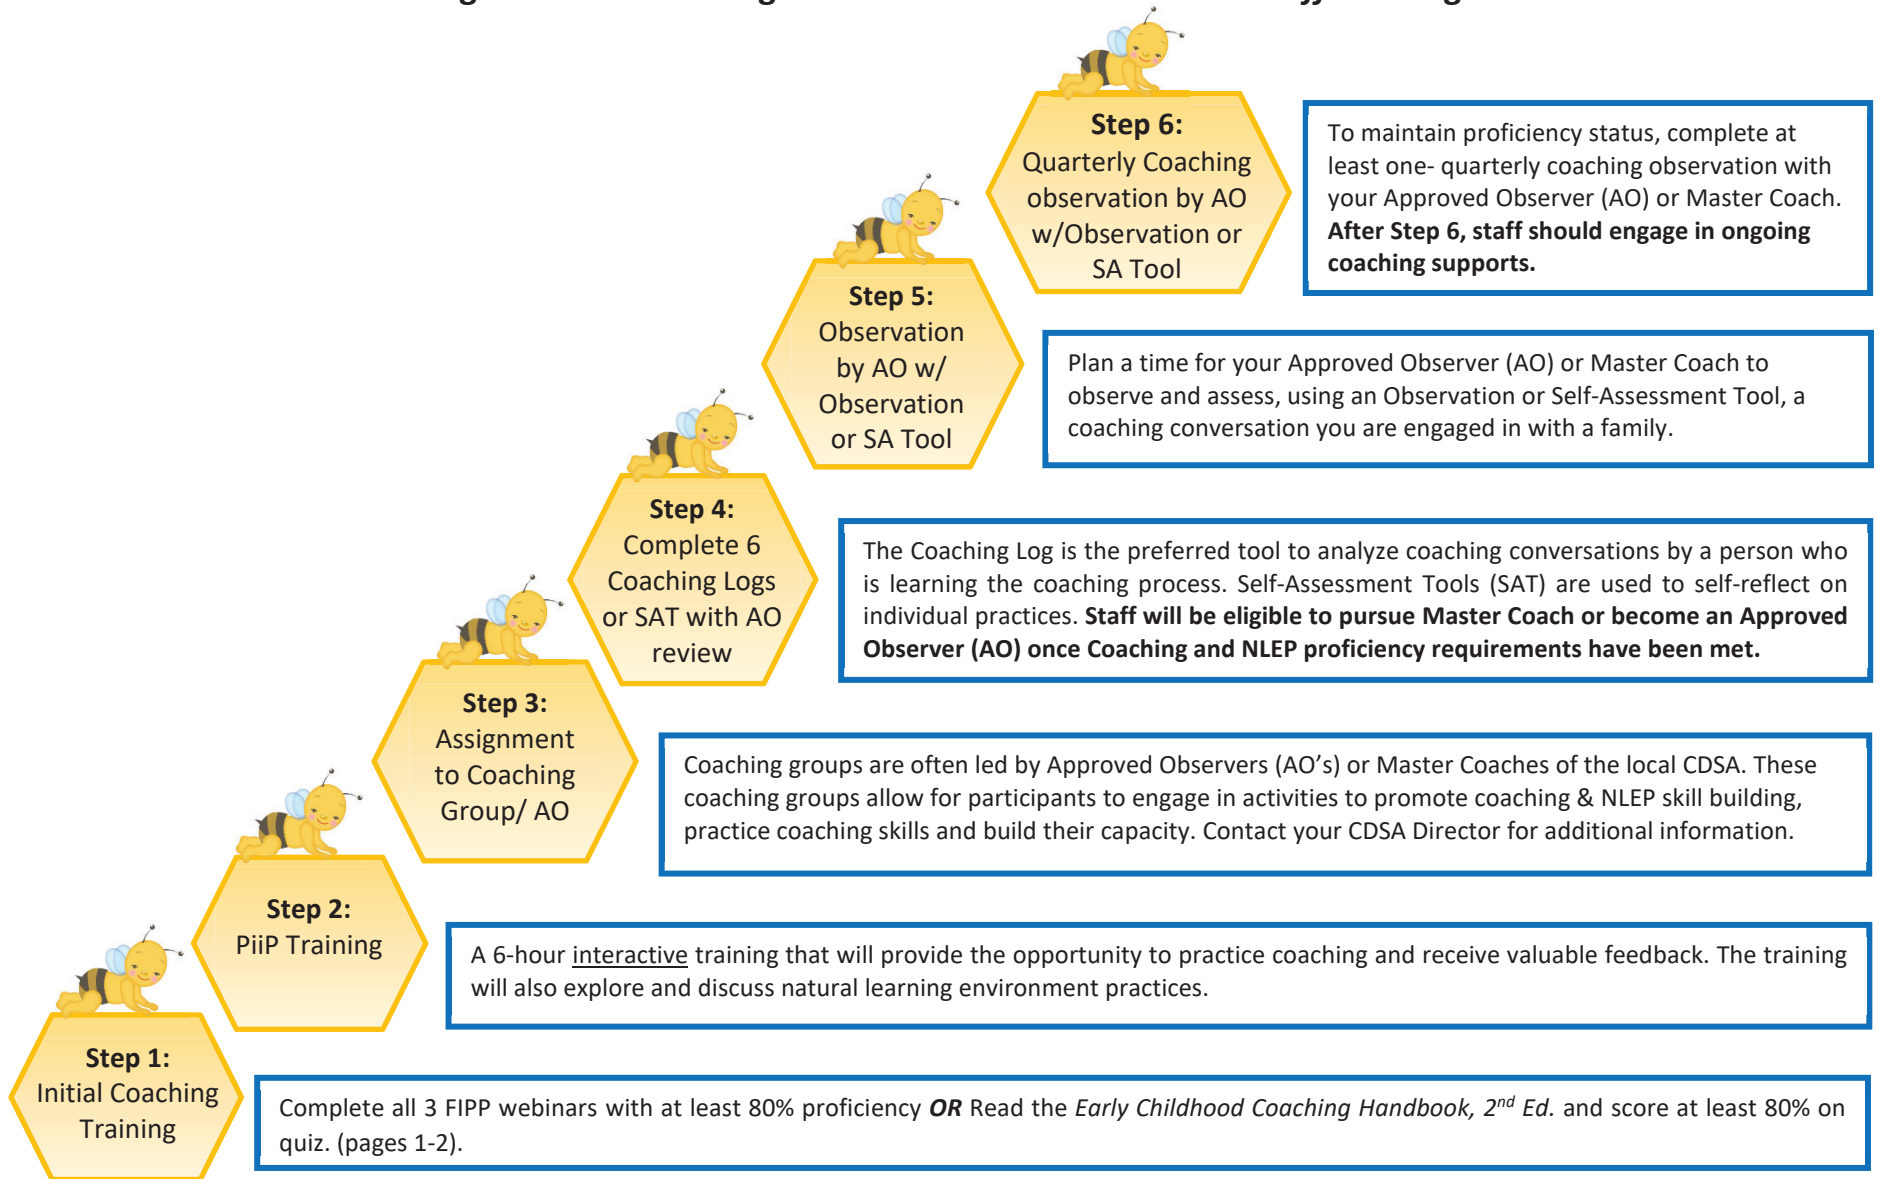

## Coaching & Natural Learning Environments Practices: CDSA Staff Training Process

- When **at least six logs are completed over six months** staff will be eligible to pursue **Master Coach Training**.
- **After one year**, engage in **ongoing coaching supports** (see attached definition).