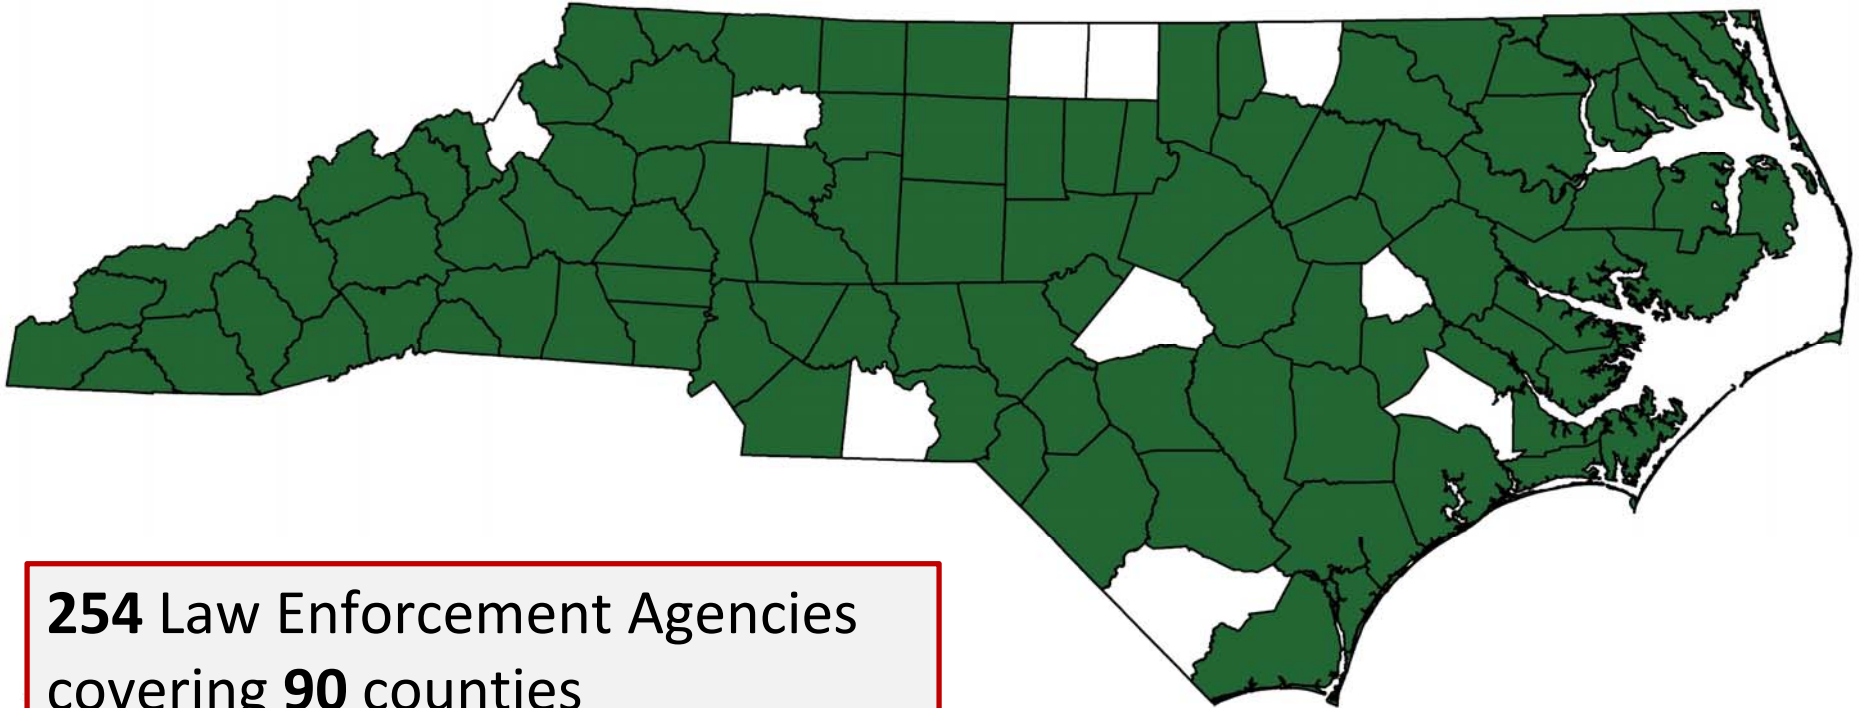

Counties with Law Enforcement Carrying Naloxone* as of January 31, 2019

254 Law Enforcement Agencies
covering **90** counties

*As reported by the NC Harm Reduction Coalition.

For the full list of known Law Enforcement Agencies carrying naloxone visit:

<http://www.nchrc.org/law-enforcement/us-law-enforcement-who-carry-naloxone/>

Source: North Carolina Harm Reduction Coalition (NCHRC)
Analysis by Injury Epidemiology and Surveillance Unit